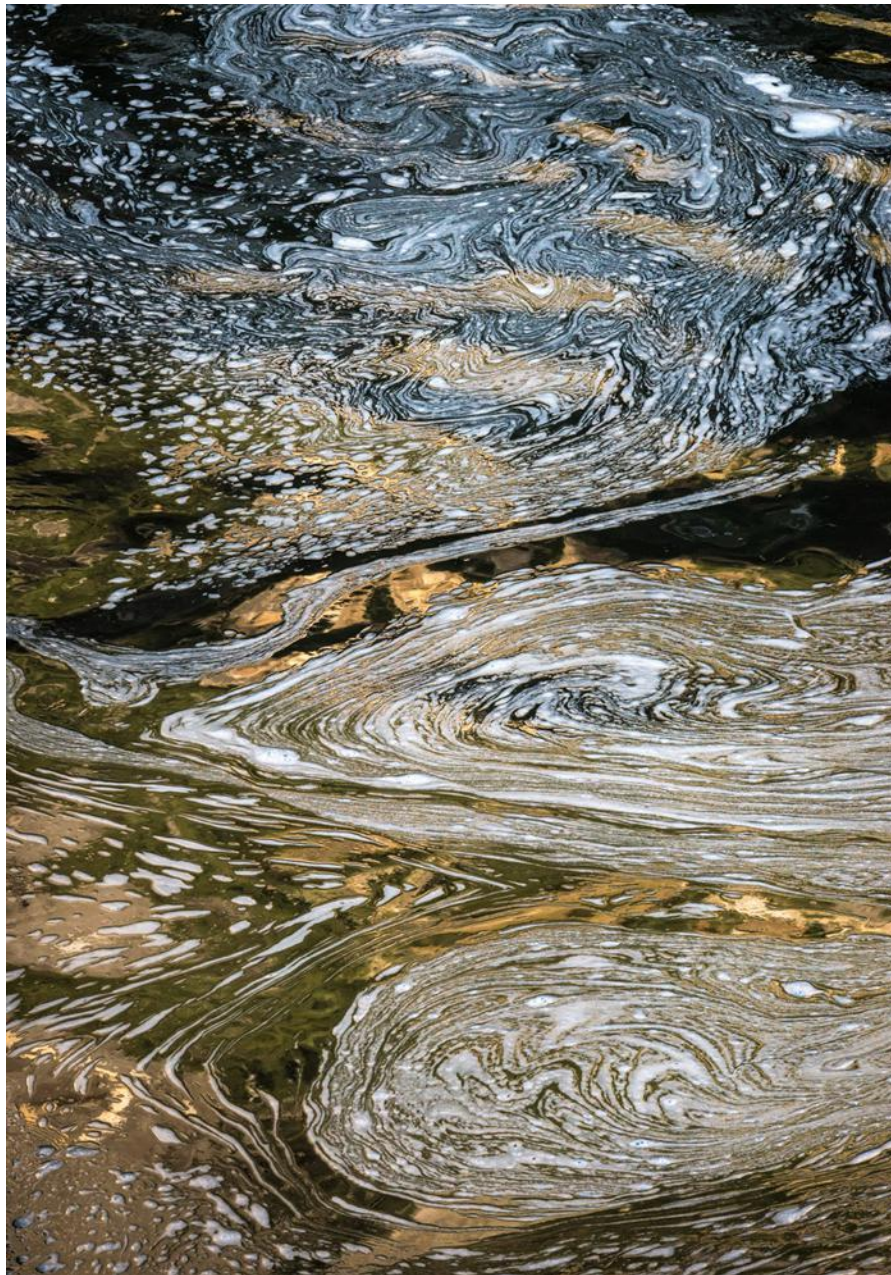

POINTILLISM II
REX NADEN

VELDT
REX NADEN

FIRST LIGHT, UPPER YOSEMITE FALL, YOSEMITE
CHARLES CRAMER

SWIRLING POLLEN FOAM AND COLORED REFELCTIONS, YOSEMITE
CHARLES CRAMER