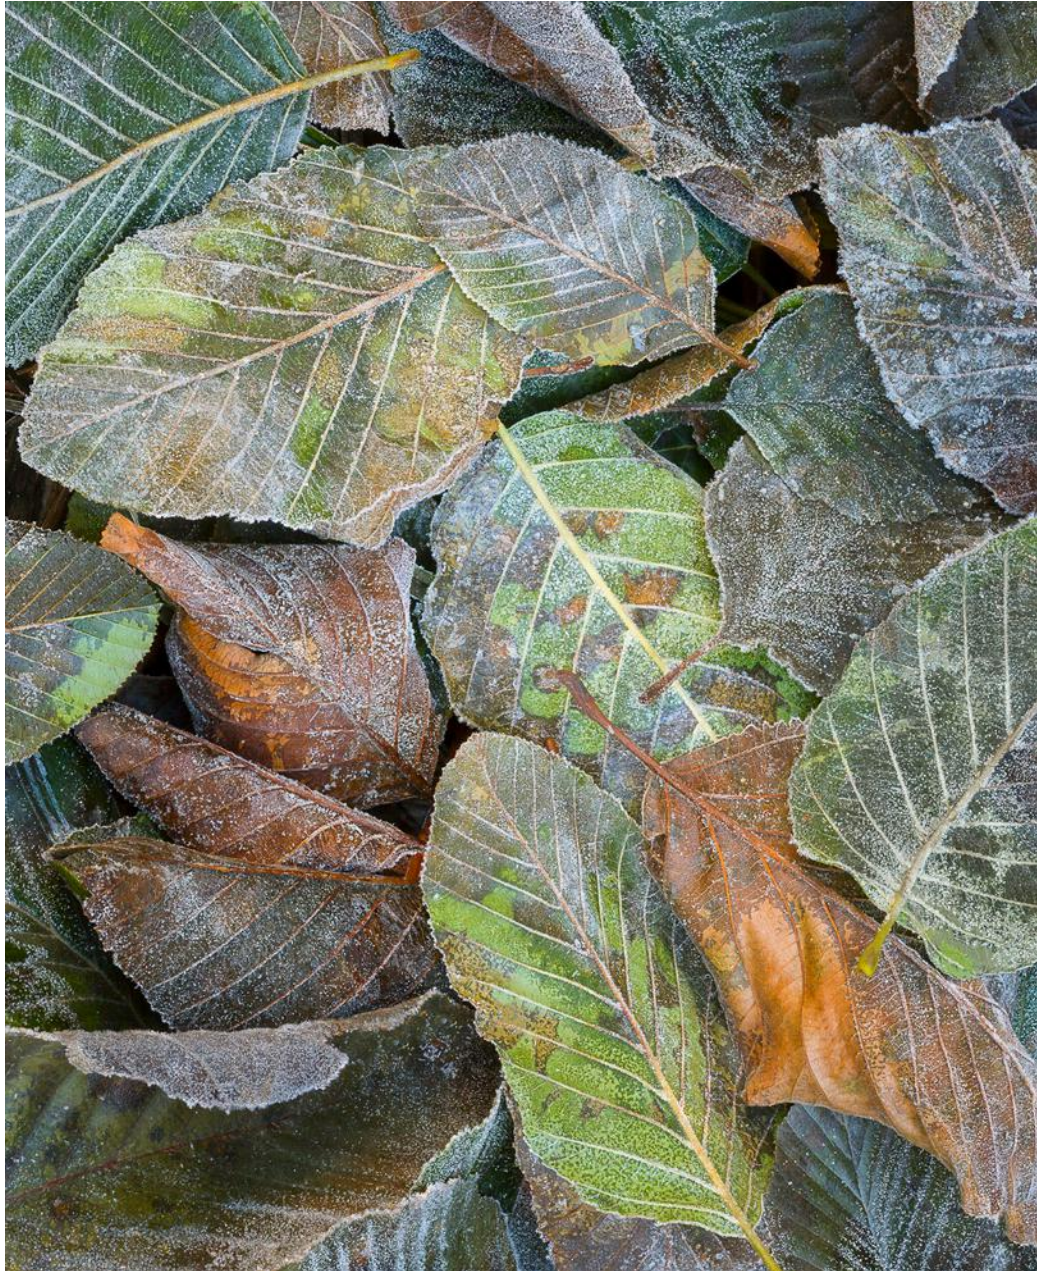

Beth Howell
bethhowell00@gmail.com
www.bethhowellphotos.com

BETH HOWELL